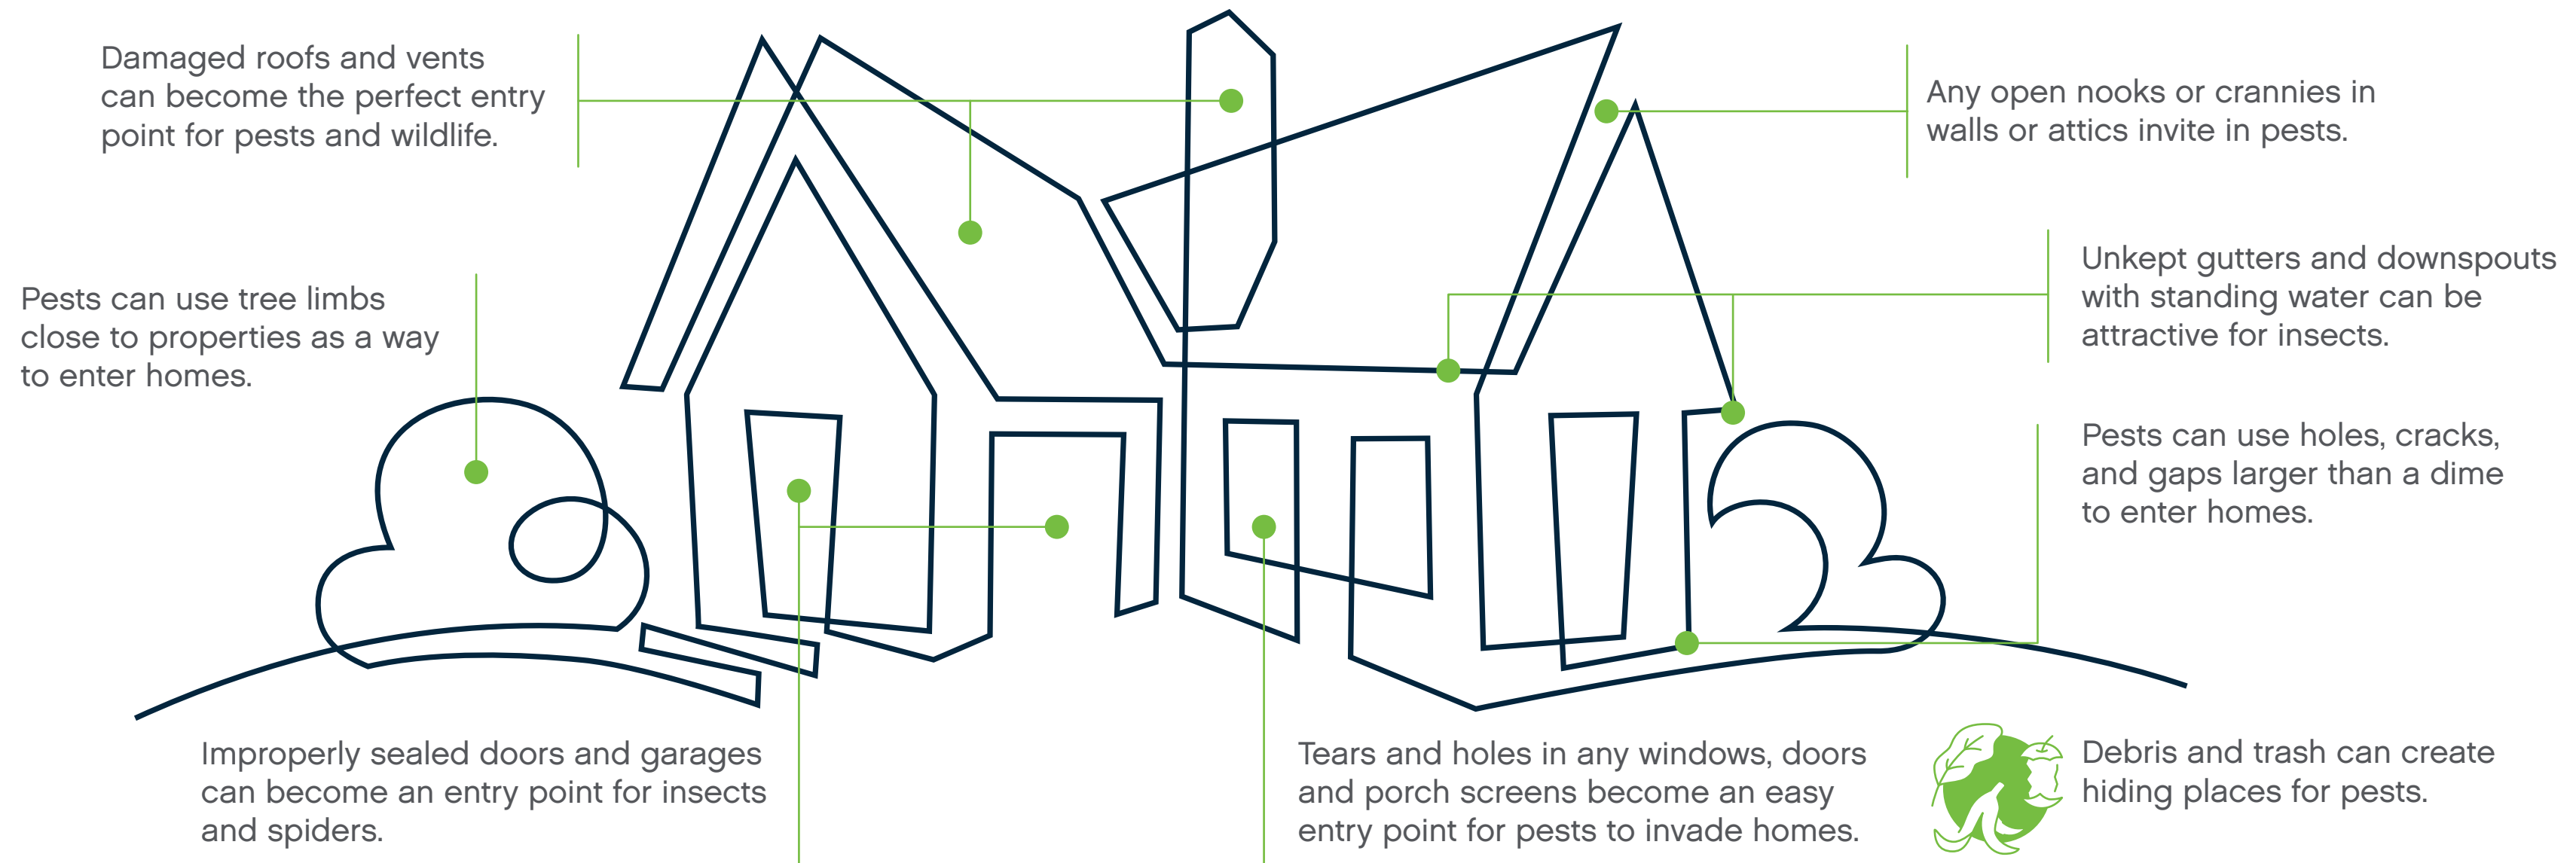

# SANCTUARY® DEFENSE KILLS 25 TYPES OF BUGS

## **BORABARRIER® WILL PROTECT THE INSULATION FROM THE FOLLOWING PESTS:**

Ants, Bat Bugs, Booklice, Boxelder Bugs, Centipedes, Cockroaches (including Florida Woods Cockroach), Crickets, Darkling Beetles, Dermestids, Earwigs, Firebrats, Fleas, Flies, Kudzu Bugs, Lady Beetles, Millipedes, Mites, Pillbugs, Silverfish, Slugs, Snails, Sowbugs, Stink Bugs, Termites (including Formosan), and Water Bugs.

# COMMON PEST ACCESS POINTS

## ANTS

- Ants are the #1 nuisance pest in the U.S.
- Attics are an excellent place for carpenter ants to reside because they are wood-destroying organisms